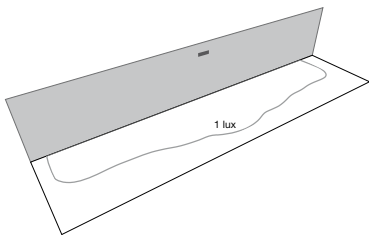

SAFE FROM EVERY POINT OF VIEW

VIALED WALL is fitted with an exclusive optic to adjust the luminous source perpendicularly and inclined respect to the floor.

LUMINOUS SOURCE ADJUSTING

- ASYMMETRIC AND SYMMETRIC OPTIC INCLUDED
- AVAILABLE IN ALUMINUM AND WHITE
- NON-MAINTAINED AND MAINTAINED VERSIONS
- ALUMINUM SHELL
- PERFECT IN EVERY ENVIRONMENT

(emergency exits, stair cases, first aid kit, fire extinguishers, etc)

Maximum covered distance: $10M > 1 lx$

ASYMMETRIC – Single installation

(exit paths)

Maximum covered distance: $15,4 m > 1 lx$

ASYMMETRIC – Multiple installation

(exit paths)

Maximum covered distance: $32,5 m > 1 lx$

Installation height 2.5m. Values taken at floor level without reflections with Solo Luce type and with 10° inclination.

VIALED RANGE

VIALED EVO

Minimalist design & zero visual impact.