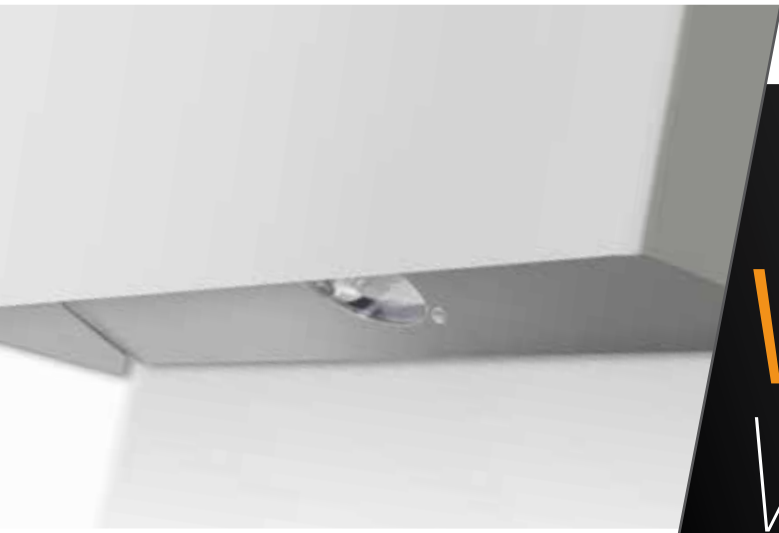

**The new idea
of safety.**

Unprecedented performance
and care for every detail.
With **Linergy** the innovation
becomes **style**.

LINERGYSTILE

VIALED WALL

LINERGY
EMERGENCY LIGHTING

LINERGYSTILE

VIALED

WALL

SAFE FROM EVERY POINT OF VIEW

VIALED WALL is fitted with an exclusive optic to adjust the luminous source perpendicularly and inclined respect to the floor.

LUMINOUS SOURCE ADJUSTING

- ASYMMETRIC AND SYMMETRIC OPTIC INCLUDED
- AVAILABLE IN ALUMINUM AND WHITE
- NON-MAINTAINED AND MAINTAINED VERSIONS
- ALUMINUM SHELL
- PERFECT IN EVERY ENVIRONMENT

(exit paths)

Maximum covered distance: $32,5 m > 1 lx$

Installation height 2.5m. Values taken at floor level without reflections with Solo Luce type and with 10° inclination.

VIALED RANGE

VIALED EVO

Minimalist design & zero visual impact.

VIALED HIGH

High performance. Ideal for high heights.

VIALED TUBE

Ideal for installations which require care about aesthetic and design.

VIALED NET

Versatile and flexible kit to connect up to 4 VIALED.

LINERGY