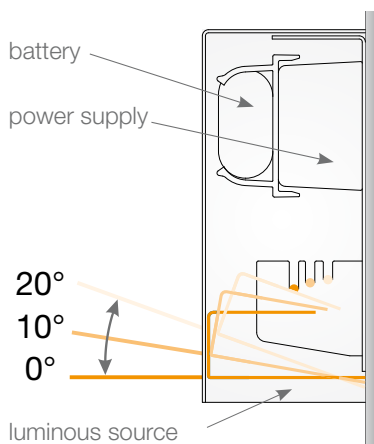

SAFE FROM EVERY POINT OF VIEW

VIALED WALL is fitted with an exclusive optic to adjust the luminous source perpendicularly and inclined respect to the floor.

LUMINOUS SOURCE ADJUSTING

- ASYMMETRIC AND SYMMETRIC OPTIC INCLUDED
- AVAILABLE IN ALUMINUM AND WHITE
- NON-MAINTAINED AND MAINTAINED VERSIONS
- ALUMINUM SHELL
- PERFECT IN EVERY ENVIRONMENT