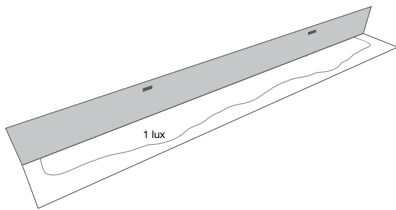

SAFE FROM EVERY POINT OF VIEW

VIALED WALL is fitted with an exclusive optic to adjust the luminous source perpendicularly and inclined respect to the floor.

LUMINOUS SOURCE ADJUSTING

- ASYMMETRIC AND SYMMETRIC OPTIC INCLUDED
- AVAILABLE IN ALUMINUM AND WHITE
- NON-MAINTAINED AND MAINTAINED VERSIONS
- ALUMINUM SHELL
- PERFECT IN EVERY ENVIRONMENT

(emergency exits, stair cases, first aid kit, fire extinguishers, etc)

Maximum covered distance: $10M > 1 lx$

ASYMMETRIC – Single installation

(exit paths)

Maximum covered distance: $15,4 m > 1 lx$

ASYMMETRIC – Multiple installation

(exit paths)

Maximum covered distance: $32,5 m > 1 lx$

Installation height 2.5m. Values taken at floor level without reflections with Solo Luce type and with 10° inclination.

VIALED RANGE

VIALED EVO

Minimalist design & zero visual impact.