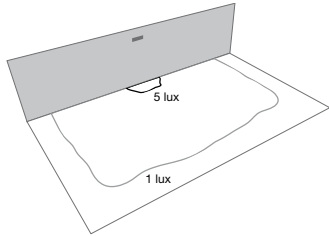

LIGHTING PERFORMANCE

SYMMETRIC – Single installation

(emergency exits, stair cases, first aid kit, fire extinguishers, etc)

Maximum covered distance: $10M > 1 lx$