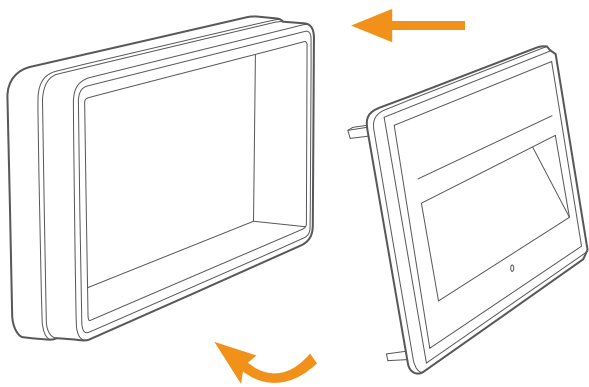

**CRISTAL WALL
READY IN 2 MOVES**

- Crystalline diffuser
- Chromed reflector
- Astonishing lighting performances
- High luminous efficiency
- Maximum energy saving

LUMINOUS PERFORMANCE

Single installation

(emergency exits, stair cases, first aid kit, fire extinguishers, etc)