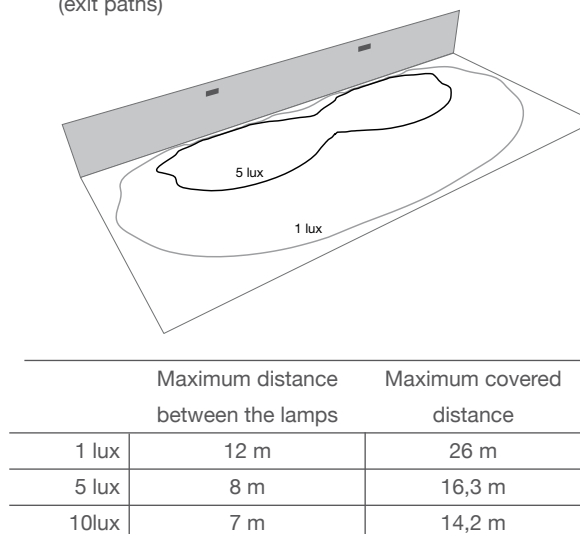

LUMINOUS PERFORMANCE

Single installation

(emergency exits, stair cases, first aid kit, fire extinguishers, etc)

Multiple installation

(exit paths)

Installation at 2.5m. Values measured on the floor, without reflections, with code CW24000IGS-HH.