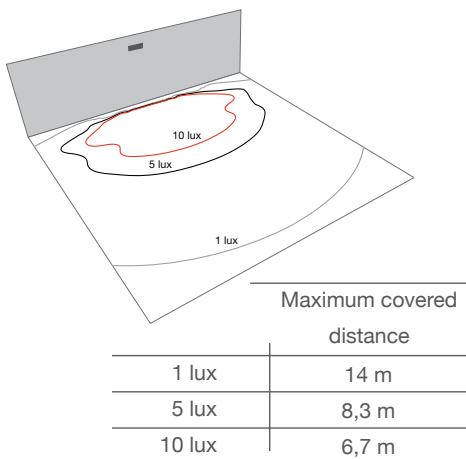

LUMINOUS PERFORMANCE

Single installation

(emergency exits, stair cases, first aid kit, fire extinguishers, etc)

Multiple installation

(exit paths)

Installation at 2.5m. Values measured on the floor, without reflections, with code CW24000IGS-HH.