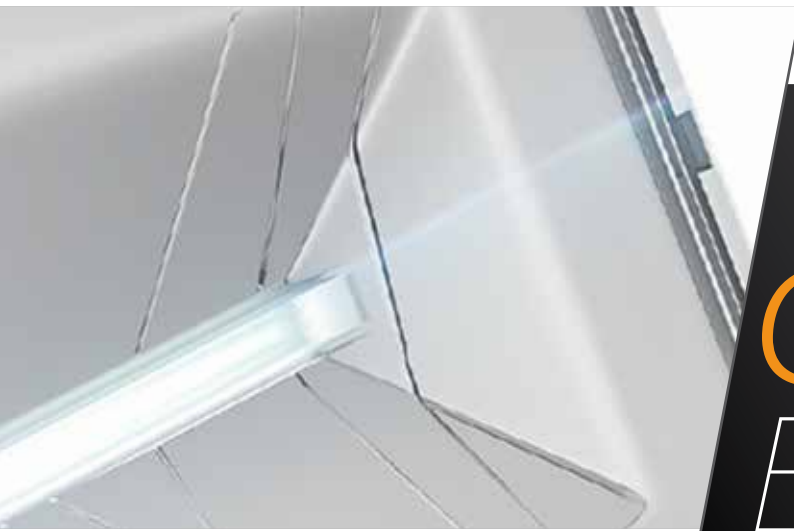

LINERGYSTILE

CRISTAL

EVO

“Evolution” is continuous search of perfection. Is to get high luminous performance with less energy. Is the design which becomes beauty. Evolution is **Cristal Evo.**

Luminous flux increased of 25% **UP TO 1300 LM..**

Ideal for malls, factories, parking lots thanks to the high luminous flux efficiency and low consumption.

Ceiling, recessed and flag mounting installation.

Compact and elegant design. Extremely versatile for any kind of application.