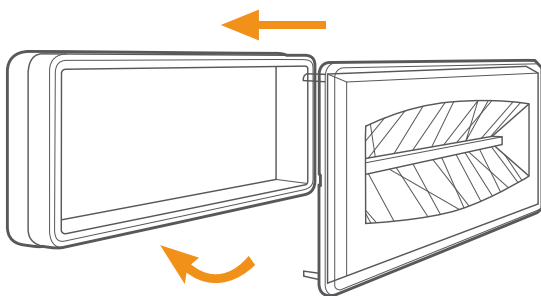

CRISTAL EVO READY IN 2 MOVES

Reflector and diffuser are together for a simple and fast installation.

Available in:
Inhibit, Rest Mode,
Energy Test, Spy System, Dali,
Central Battery, Spy Center,
Spy Center24

www.linergy.it